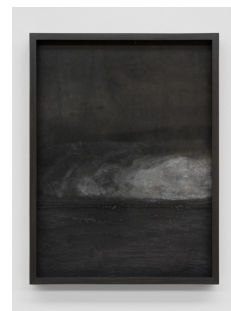

Evy Bosman
'Don't Kill It
By Naming It' II
UNIQUE (2023)
Ink, smoked wood,
mother of pearl pig-
ment on Sumi paper
Framed Ash wood
41 x 31 cm
€ 1.400

Evy Bosman
'Don't Kill It
By Naming It' III
UNIQUE (2023)
Ink, smoked wood,
mother of pearl pig-
ment on Sumi paper
Framed Ash wood
41 x 31 cm
€ 1.400