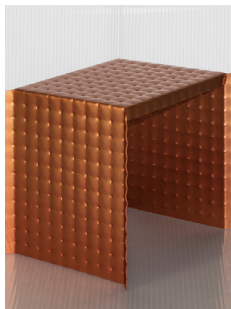

SOFT FORMATION

Tim Teven

SEP 15 - OCT 01 (ANTWERP - 2023)

ATELIER ECRU GALLERY - BURGSTRAAT 18 - GHENT - BELGIUM - WEAREATELIERECRU.COM

Other available works:

Tim Teven

Pressure Stool
Open Edition
(2023)

Anodized aluminium,
textured orange
37 x 30 x 39 cm

€ 850