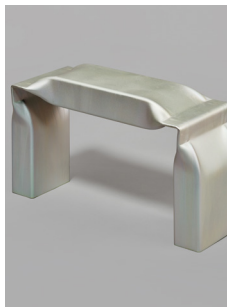

€ 14.000

Tim Teven

Tube Chair
Edition of 18 + 2 AP
(2023)

Zinc plated steel,
laquered
73,5 x 60 x 75 cm

€ 6.500

Tim Teven

Tube Bench
Unique
(2022)

Zinc plated steel
78 x 28,5 x 44 cm

€ 3.800

Tim Teven

Tube Bench
Unique
(2022)

Zinc plated steel
105 x 28,5 x 44 cm

€ 4.400

Tim Teven

Tube Stool
Unique
(2022)

Patinised steel, waxed
50 x 28,5 x 43 cm

€ 1.300

Tim Teven

Tube Wall Shelf INSIDE
Open Edition
(2023)

Zinc plated steel,
laquered/powder
coated steel
95,5 x 52 x 22 cm

€ 1.900

Tim Teven

Pressure Stool
Open Edition
(2023)

Anodized aluminium,
textured black
37 x 30 x 39 cm