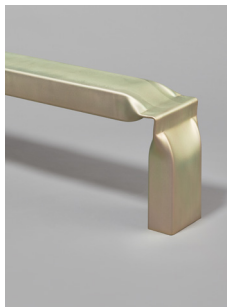

€ 1.300

Tim Teven

Tube Wall Shelf INSIDE
Open Edition
(2023)

Zinc plated steel,
laquered/powder
coated steel
95,5 x 52 x 22 cm

€ 1.900

Tim Teven

Pressure Stool
Open Edition
(2023)

Anodized aluminium,
textured black
37 x 30 x 39 cm

€ 850

Tim Teven

Tube Table
Edition of 12
(2023)

Powder coated steel
120 x 77 x 39,5 cm

€ 7.000

Tim Teven

Tube Bench
Unique
(2022)

Zinc plated steel
150 x 28,5 x 44 cm

€ 6.500

Tim Teven

Tube Wall Shelf OUTSIDE
Open Edition
(2023)

Zinc plated steel,
laquered/powder
coated steel
84 x 52 x 22 cm

€ 1.800

SOFT FORMATION

Tim Teven

SEP 15 - OCT 01 (ANTWERP - 2023)