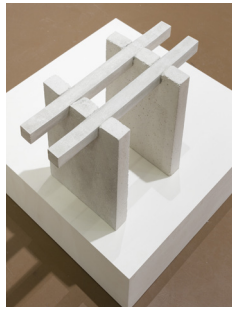

Charlotte Jonckheer
CPC Metal Sconce
(2022)
Unique
in edition of 12 + 1AP

Charlotte Jonckheer
Impermanent Matter
15092022/23_18/3_14
(2022)
Unique

Charlotte Jonckheer
Masse GPB
(2022)
Unique
in edition of 8 + 1AP

Chaud Paper Composite
36 x 30 x 60 cm

€ 2.400