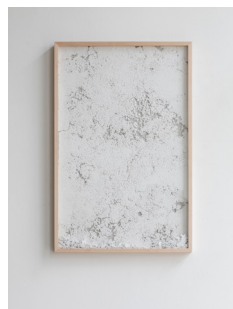

Chaud Paper Composite, layered & colored rice paper
140 x 70 cm

€ 3.500

Charlotte Jonckheer
CSTS Duo
Chaud Side Table Series (2022)
Unique

Beige Dei Medici, Chaud Paper Composite
53 x 25 x 49,5 cm

€ 2.900